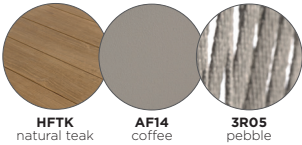

MATERIALS & COLOURS

☰ legs: teak | frame: pca | finishing: rope (11mm/0.43")

☰ legs: teak | frame: pca | fabric: textylene

cushion set: fabric (QDF)

OPTIONS

protective cover

FEATURES

stackable
lounger