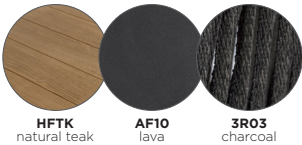

collection overview

dining armchair

barstool 61h

lounge chair

2-seater

3-seater

lounger

technical information

MATERIALS & COLOURS

☰ legs: teak | frame: pca | finishing: rope (11mm/0.43")

☰ legs: teak | frame: pca | fabric: textylene

cushion set: fabric (QDF)

OPTIONS

protective cover

FEATURES

stackable
lounger

velcro fixation

customer
assembly

FOAM TYPE

type 2
fabric + interliner
+ outdoor foam (QDF)

maintenance

POWDERCOATED ALUMINIUM

Simply brush away loose dirt, rinse, and clean with a mild, lukewarm soapy solution. Rinse thoroughly and pat dry with a cloth.